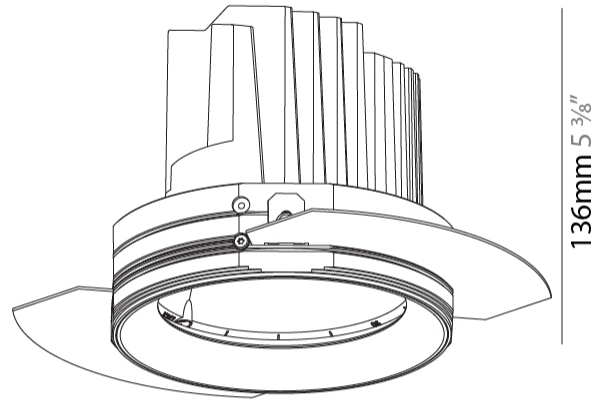

ELECTRICAL

Lamp Type: LED (Zhaga Standard)
Input Wattage (W): 28.6
Total Output Wattage (W): 26.4
Dimming: Tri-Mode (Non-Dimming and Phase Dimming (120Vac only) and 0-10V Dimming)
Driver Included: No
Driver Location: Recessed Housing
Driver Type: Constant Current - Universal
Driver Class: Class 2
Housing: See components
Input Voltage (V): 120 - 277
Constant Current (MA): 700

LED

Number of LEDs: 1
Color Temperature (°K): 2700 / 3000 / 3500 / 4000
Max. Delivered Lumen (lm): 2030 / 2080 / 2185 / 2230
Nominal Lumen (lm): 3210 / 3290 / 3459 / 3530
CRI: >90 CRI
Efficiency (%): 63.1 / 61.5 / 63.2
Lamp Life (hrs): 50000
Upon Request: RGB-W Tunable White Special Color Temperature Special LED

OPTICAL

Reflector°: 20 / 25 / 40
Adjustability: Rotational 355°; Tilt 30°
Upon Request: Special Beam Angles

RATINGS AND CERTIFICATIONS

Zaneen Group Inc. © 2024, T 1800-388-3382, F 416-247-9319, www.zaneen.com
Certified By: Certified for North American Standards
Available for International specifications by adding "INT" at the end of the existing Model #. For assistance on 'custom' specifications, contact zteam@zaneen.com.
IP Rating: IP20
If a conflict occurs to supply the best product, we reserve the right to change specifications or materials without notice. The most recent specification sheets are found at zaneen.com

Ø 136mm 5 3/8"

		140mm 5 1/2"	150mm 5 7/8"	10 | 12 1/2 | 15 | 25mm 3/8" 1/2" 5/16" 1"			
A